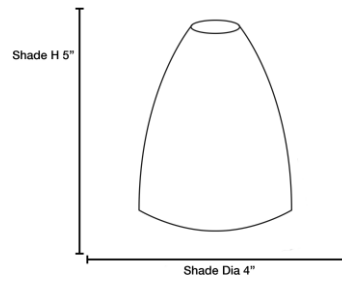

Stock Code: **89119-COB**

Collection: Mania

PRODUCT INFORMATION

Base: 89119 Parent: 89119
Mounting Type: Ceiling UPC: 641594025934
Finish: N/A
Diffuser: Cobalt

PRODUCT MEASUREMENTS

FIXTURE	BACKPLATE / CANOPY
Length:	Length
Width:	Width:
Diameter 4"	Diameter:
Height: 5"	Height:
Extension:	
Overall Height:	

Additional Notes:

Project Name: _____

Location: _____

Type: _____

Quantity: _____

Notes: _____

LINE DRAWING

IES FILE